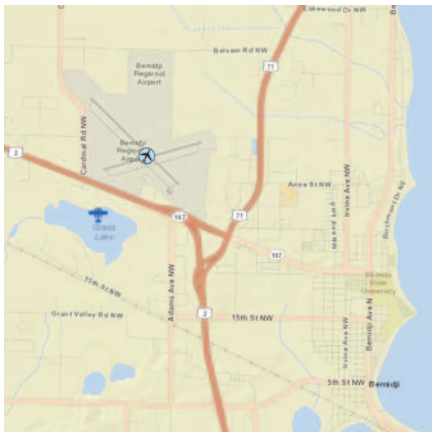

Field Elev: 1391' TPA: 2391' (1000' AGL)

Bemidji - BJI

SEC. CH: TWIN CITIES
LAT: 47-30-33.927N
LONG: 094-56-01.404W
Approaches: ILS VOR-DME RNAV
COMM: 122.8 (L)
WX: VHF 119.275
CTR: 134.75 MSP
RCO FSS: 122.3